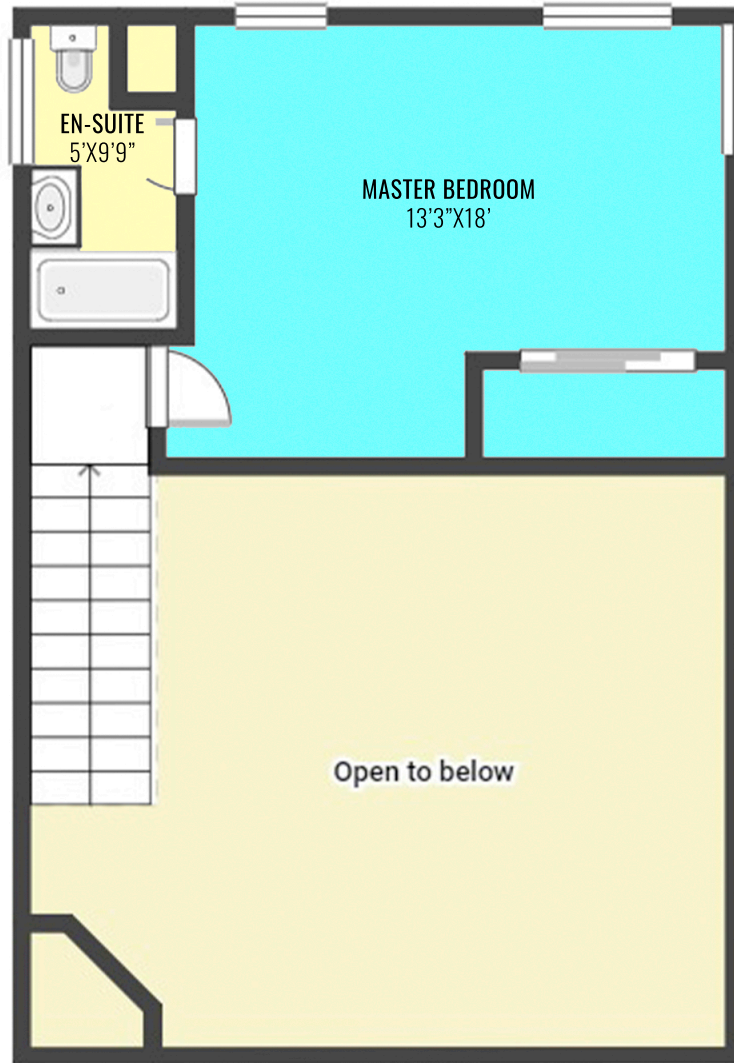

28 Begbie Road Cherryville, B.C.

3 BED | 2 BATH | 2,515 SQ.FT TOTAL

UPPER FLOOR | 315 SQ.FT

LOWER FLOOR | 600 SQ.FT

O'Keefe 3%
Realty Inc.

Patrick Ramsey
O'Keefe 3% Realty Inc.
P: 250.540.7715
patrick@okeefe3.com