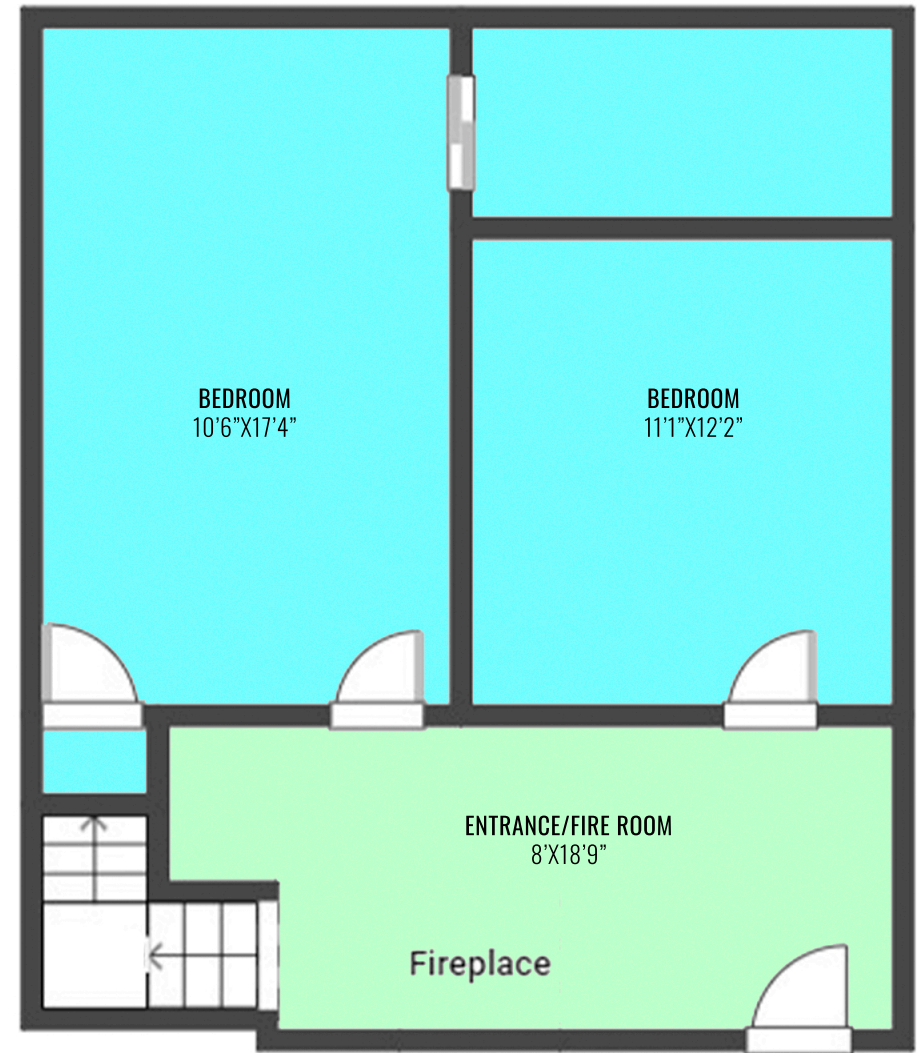

28 Begbie Road Cherryville, B.C.

3 BED | 2 BATH | 2,515 SQ.FT TOTAL

UPPER FLOOR | 315 SQ.FT

LOWER FLOOR | 600 SQ.FT

O'Keefe 3%
Realty Inc.

Patrick Ramsey
O'Keefe 3% Realty Inc.
P: 250.540.7715
patrick@okeefe3.com